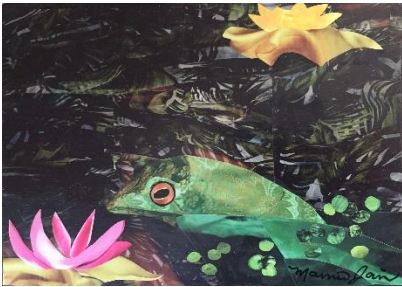

Bee Nice
Collage

7" x 5"

\$75.00

The Unsuspecting
Collage

8" x 6"

\$150.00

Northern Red Bellied Turtle
Collage

6" x 8"

\$125.00

Summer Dip
Collage

5" x 7"

\$100.00

Yellow Warbler
Collage

5" x 7"

\$75.00

Bullfrog
Collage